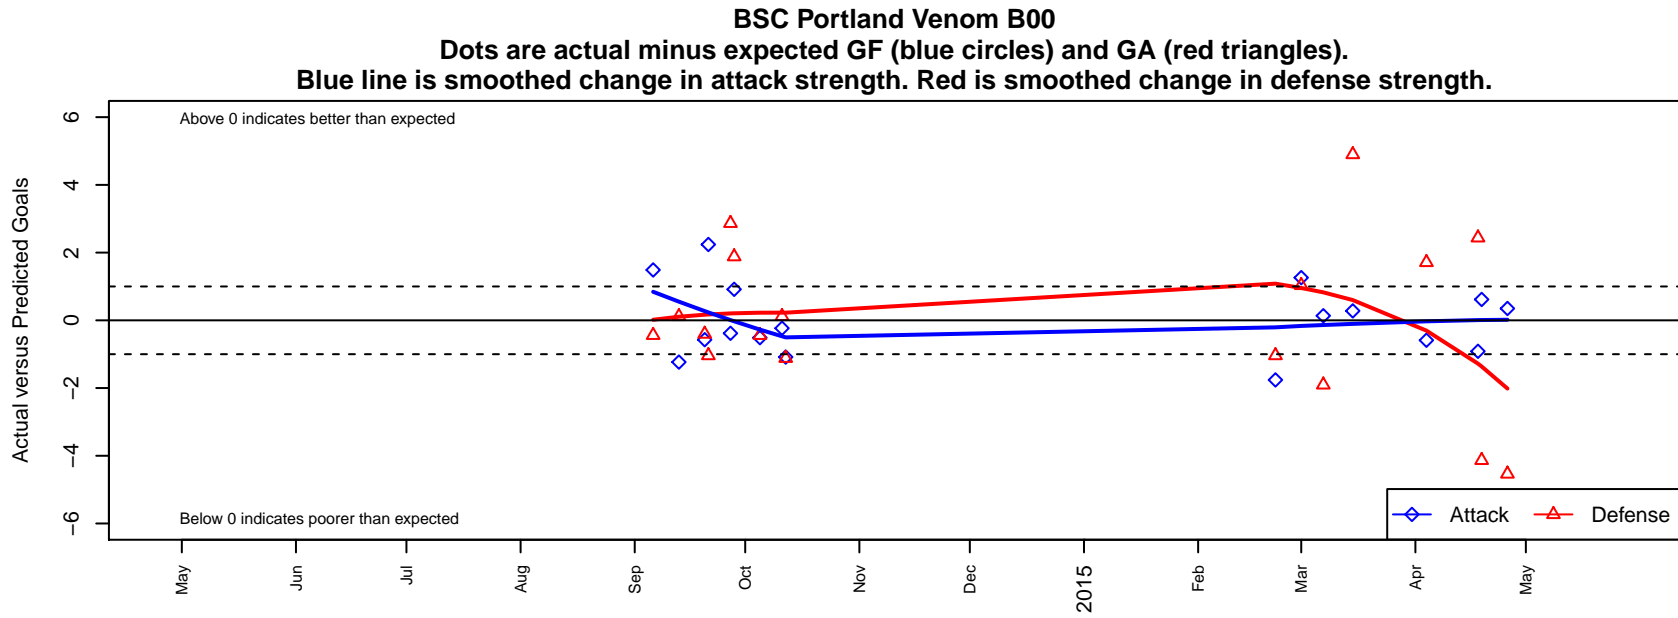

BSC Portland Venom B00

Bridlemile SC Portland
Portland, OR
B00 total strength=702
attack=1.07 defense=0.47
fall league = PTT-B B00 Timbers Div 1
spr league = Spr OYS B00 Div 2

alt names used:
BSC Portland 00B Venom
BSC Portland 00B Venom

Venues played:
2014 PTT-B B00 Timbers Div 1
2014 Spr OYS B00 Division 2

**attack and defense variance (black dot)
relative to other teams
and top 10 in region**

**attack and defense rating
relative to others at age
and all opponents in last 13 months**