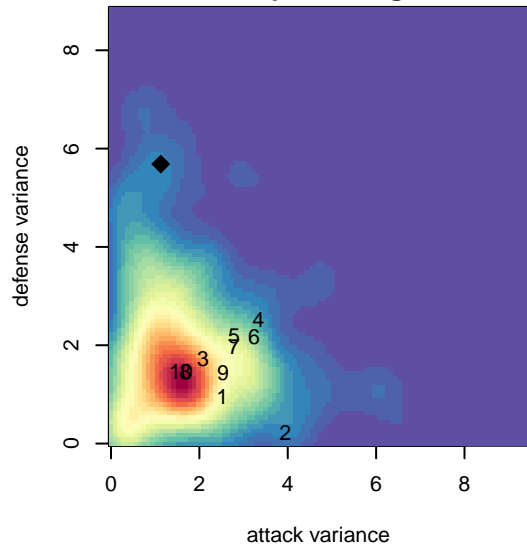

BSC Portland Venom B00

Bridlemile SC Portland
Portland, OR
B00 total strength=702
attack=1.07 defense=0.47
fall league = PTT-B B00 Timbers Div 1
spr league = Spr OYS B00 Div 2

alt names used:
BSC Portland 00B Venom
BSC Portland 00B Venom

Venues played:
2014 PTT-B B00 Timbers Div 1
2014 Spr OYS B00 Division 2

**attack and defense variance (black dot)
relative to other teams
and top 10 in region**

**attack and defense rating
relative to others at age
and all opponents in last 13 months**